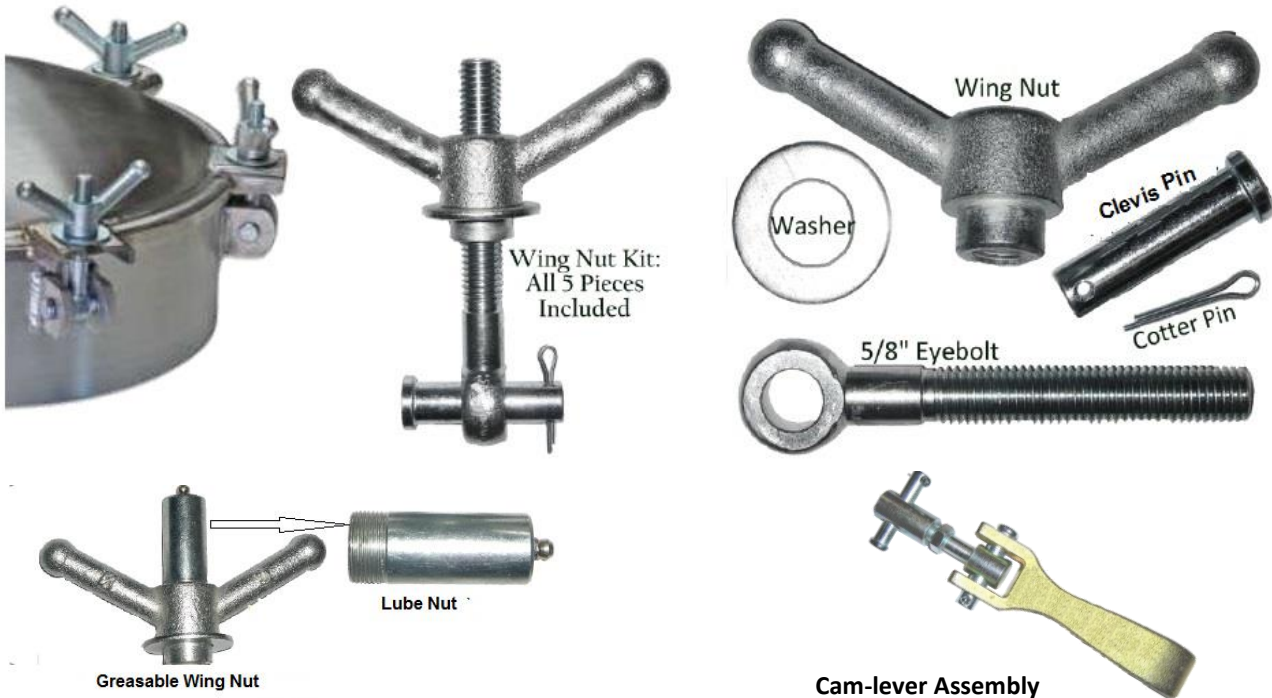

relationships **FORGED**
solutions **CAST**

Wing Nut Assemblies (Steel | Stainless Steel)

Ref: WNL-SPEC0918

- Application:** Manway (Steel or Aluminum), Primary & Secondary Shutoffs, etc.
- Styles:**
- 1) 5/8" assembly: **Design:** Standard 5 pcs design & Anti Rust Lube Cap 7 pcs design (lube cap & brass greasable fitting)
Material: Ductile Iron & Steel
 - 2) 5/8" stainless Steel Assembly: **Design:** Standard 5 pcs design & Anti Rust Lube Cap 7 pcs design (lube cap & brass greasable fitting)
Material: Stainless Steel 304 / Stainless Steel 316
 - 3) 3/4" Assembly (wingnut & eyebolt)
 - 4) Cam-lever Assembly (Aluminum manway application)
- Coating:** Steel: Clear Zinc Plated | Stainless Steel 304 / 316: Electro-polishing
- Other Options:** Single Arm Wingnut & Lid-Bolt Assembly **or other sizes**

Distribution Centers

Hueytown, AL; Fontana, CA; West Sacramento, CA;
Atlanta, GA; Baltimore, MD; Mansfield, OH;
Dallas, TX; Houston, TX

relationships **FORGED**
solutions **CAST**

X-Heavy Rear Door Latch Wing Nut Assembly (Forged Steel)

Ref: XWNL-SPEC0918

Product Highlights: Heavy Wing Nut Assembly is designed to secure lock hatch to main tank body. Stepped shoulder design on the wing nut provides a positive locking action to the closure bracket.

Size: Wing Nut Handle 7/8" x 17"
Bolt: 1 3/8" x 16"
Greaseable Fitting: 3/8"

Material: Wing Nut Handle: Forged Steel
Bolt: Forged Steel
Greaseable Fitting: Brass

Coating: Chrome Plate

To order or for further details, please call (877) 993-9454 or email: orders@uvintl.com